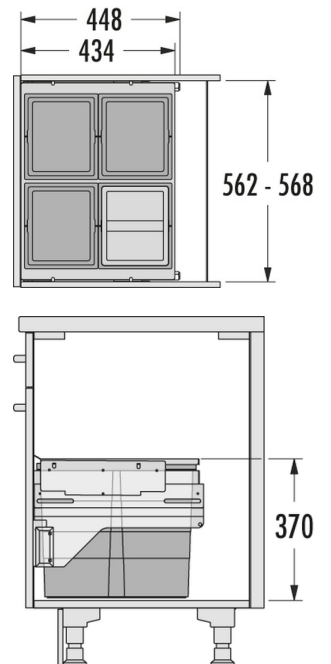

HAILO AS Cargo 600 13/13/13/13/D

3610861

GTIN: 4007126302014

For cabinets with front-mounted door of 600 mm width

SLIDE

4 BUCKET

52 L

TOTAL

Suitable for cabinet width (cm)
60

Specifications

Type of installation	Slide	✓
Cabinet-width min. (cm)		60
Cabinet-width max. (cm)		60
Suitable for cabinet width (cm)		60
available Cabinet-depth min. (mm)		450
Sidewall mounted		✓
Slides	covered, dampened slides with self-closing device with fully synchronized over-travel	
Side-wall thickness (mm)	16 - 19 (self-adjusting)	
Product dimensions (WxDxH) (mm)	562-568 x 434 x 370	
Packing dimensions (WxDxH) (mm)	480 x 310 x 610	
System-depth (mm)	448	
Number of bins	4	
Lid	Sheet metal system lid + 1 Lid 13 l	
Capacity (l)	4 x 13	
Total volume (l)	52	

PRODUCT SPECIFICATION SHEET

Color plastic parts	dark grey
Color metal parts	dark grey
Weight incl. packing (kg)	11,7