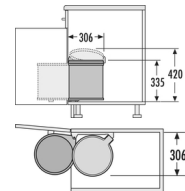

TOTAL

FOR CABINET WIDTH:

40 45 50 60 cm

DESCRIPTION

- Attention! Not suitable in combination with dampened door hinges
- May be installed on left or on right sidewall

SKETCHES

SPECIFICATIONS

Type of installation	Swing	yes
Cabinet-width min. (cm)		40
Cabinet-width max. (cm)		90
available Cabinet-depth min. (mm)		306
Sidewall mounted		yes
Product dimensions (WxDxH) (mm)		306 x 306 x 335
Packing dimensions (WxDxH) (mm)		298 x 298 x 363
Number of bins		1
Lid		Automatic spring-loaded, lifted lid
Total volume (l)		15
Color metal parts		stainless steel
Color plastic parts		brown

For dampened hinge with maximum 10 Newton yes

Weight incl. packing (kg) 2,5
