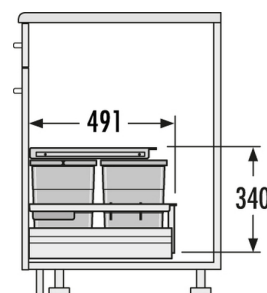

HAILO AS Separato K 450 18/8/8/D

3620461

GTIN: 4007126362049

For cabinets with pull-out shelf from 450 mm width

INSET

3 BUCKET

34 L

TOTAL

Suitable for cabinet width (cm)

45

- For any common standard drawers in boxed kitchen- and sink-cabinets with side wall thicknesses from 16 mm thru 19 mm
- Not suitable for Blum Legra Box F

Specifications

| | |
|--------------------------------------|---|
| Type of installation Inset | ✓ |
| Cabinet-width min. (cm) | 45 |
| Cabinet-width max. (cm) | 45 |
| Suitable for cabinet width (cm) | 45 |
| Nominal drawer-depth (mm) ≥ | 500 |
| Installation inside available drawer | ✓ |
| Product dimensions (WxDxH) (mm) | 407 x 491 x 340 |
| Packing dimensions (WxDxH) (mm) | 510 x 420 x 285 |
| Number of bins | 3 |
| Lid | Plastic-lid single extension, sidewall-mounted, 1 x lid for 8 l |
| Capacity (l) | 1 x 18 + 2 x 8 |
| Total volume (l) | 34 |

PRODUCT SPECIFICATION SHEET

| | |
|---------------------|------------|
| Color plastic parts | light-grey |
|---------------------|------------|

| | |
|---------------------------|-----|
| Weight incl. packing (kg) | 3,7 |
|---------------------------|-----|
