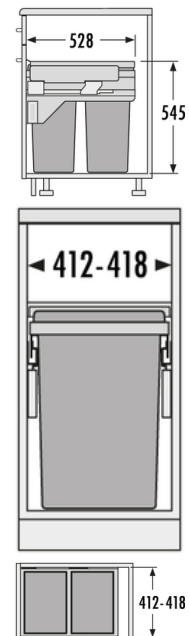

EURO CARGO

Hailo AS Euro Cargo 450 ST 38/38

3619461

GTIN: 4007126362322

For cabinets with front-mounted door of 450 mm width

SLIDE

2 BUCKET

76 l

TOTAL

FOR CABINET WIDTH:

45 cm

DESCRIPTION

- With self-closing & -damping device slides

SPECIFICATIONS

Type of installation Slide	yes
Cabinet-width min. (cm)	45
Cabinet-width max. (cm)	45
available Cabinet-depth min. (mm)	530
Sidewall mounted	yes
Slides	covered, dampened slides with self-closing device with over-travel
Side-wall thickness (mm)	16 - 19 (self-adjusting)
Product dimensions (WxDxH) (mm)	412 - 418 x 528 x 545
Packing dimensions (WxDxH) (mm)	490 x 320 x 620
System-depth (mm)	528
Number of bins	2
Lid	Sheet metal system Lid

SKETCHES

Capacity (l)	2 x 38
Total volume (l)	76
Color metal parts	silver-coloured
Weight incl. packing (kg)	12,4