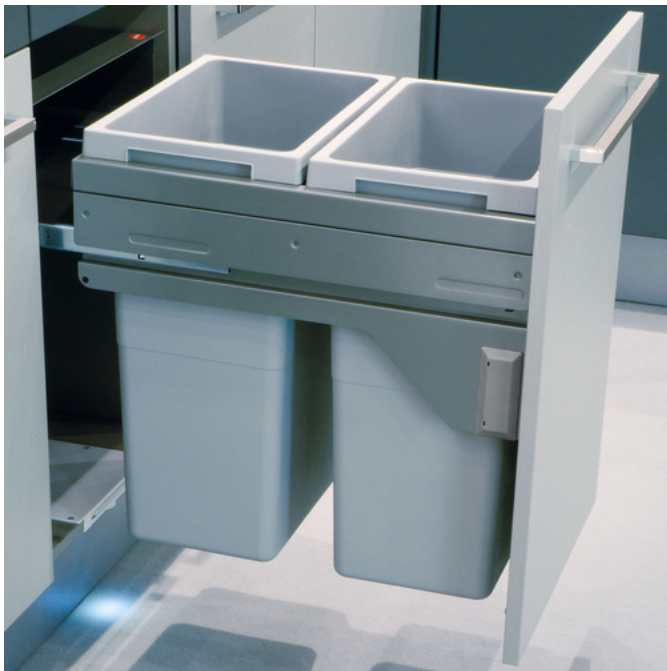

EURO CARGO

Hailo AS Euro Cargo 450 ST 38/38

3619461

GTIN: 4007126362322

For cabinets with front-mounted door of 450 mm width

SLIDE

2 BUCKET

76 l

TOTAL

FOR CABINET WIDTH:

45 cm

DESCRIPTION

- With self-closing & -damping device slides

SPECIFICATIONS

Type of installation Slide	yes
Cabinet-width min. (cm)	45
Cabinet-width max. (cm)	45
available Cabinet-depth min. (mm)	530
Sidewall mounted	yes
Slides	covered, dampened slides with self-closing device with over-travel
Side-wall thickness (mm)	16 - 19 (self-adjusting)
Product dimensions (WxDxH) (mm)	412 - 418 x 528 x 545
Packing dimensions (WxDxH) (mm)	490 x 320 x 620
System-depth (mm)	528
Number of bins	2
Lid	Sheet metal system Lid

SKETCHES

Capacity (l)	2 x 38
Total volume (l)	76
Color metal parts	silver-coloured
Weight incl. packing (kg)	12,4