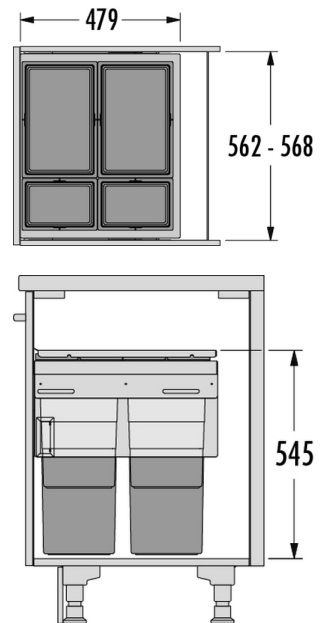

HAILO AS Euro Cargo 600
NT480 35/35/10/10 dark
grey

3619841

GTIN: 4007126306944

For cabinets with front-mount-door of 600
mm width

SLIDE

4 BUCKET

90 L

TOTAL

Suitable for cabinet width (cm)

60

Specifications

Type of installation	Slide	✓
Cabinet-width min. (cm)		60
Cabinet-width max. (cm)		60
Suitable for cabinet width (cm)		60
available Cabinet-depth min. (mm)		479
Sidewall mounted		✓
Slides	covered, dampened slides with self-closing device with fully synchronized over-travel	
Side-wall thickness (mm)	16 - 19 (self-adjusting)	
Product dimensions (WxDxH) (mm)	562 - 568 x 479 x 545	
Packing dimensions (WxDxH) (mm)	590 x 325 x 620	
System-depth (mm)	479	
Number of bins	4	
Capacity (l)	2x 35 + 2x 10	
Total volume (l)	90	

Lid	Sheet metal system Lid
Color plastic parts	dark grey
Color metal parts	dark grey
Weight incl. packing (kg)	14